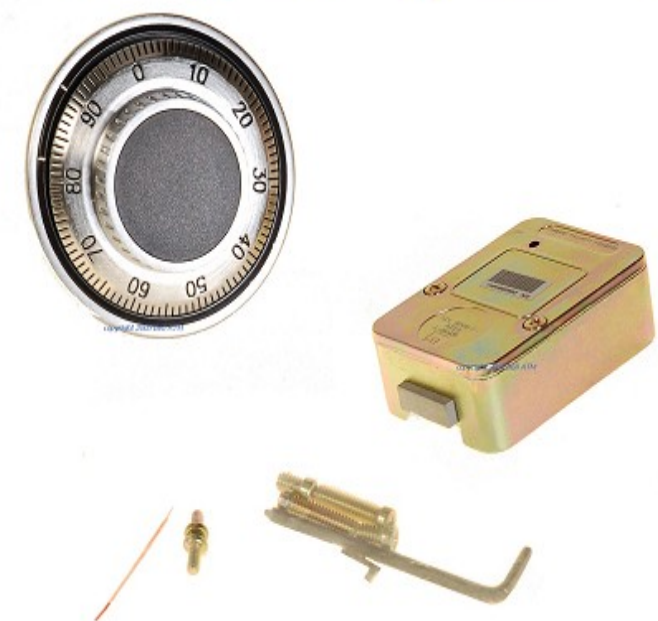

GUARANTEED

Email this to a friend

Key-Cassette key for De La Rue Cassettes M-KEY-DLRCASS

Your Price

Qty

\$9.00

Add to Cart

- Batteries
- ATM Keypads, Touchplates and Overlays
- ATM Keys and Locks
- ATM Modems
- ATM Paper
- ATM Parts by Greenlink
- ATM Power Supplies
- ATM Printers and Cutters
- ATM Signs
- ATM Topper Lights, Bulbs and Ballasts
- Bell Sourced ATM Parts
- LCD Screens for ATM's
- New ATM Machines
- Parts for Diebold ATM's
- Parts for Tidel ATM's
- Parts for Tranax ATM's
- Parts for Triton ATM's
- Specials
- Used ATM Machine
- Used ATM Parts

Bell Accounts

Mailing List

Join for News & Specials
Information is kept confidential

Enter Email Here!

Email this to a friend

Lock Kit- spin dial for various model ATM machines (Complete) B3330

Your Price	Qty	<input type="button" value="Add to Cart"/>
\$59.00	<input type="text" value="1"/>	