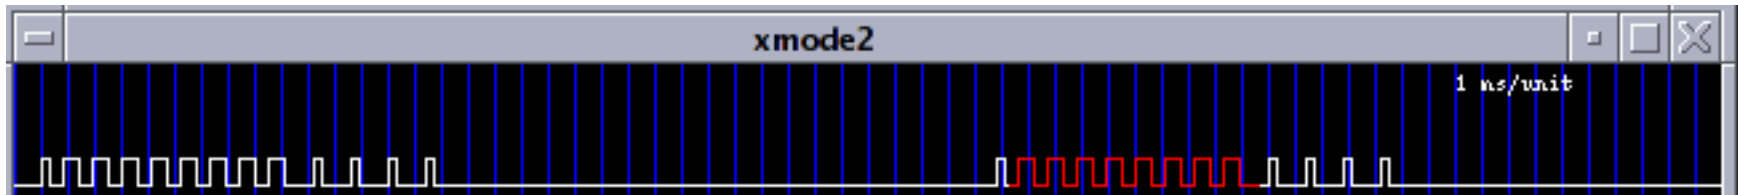

InfraRed

- Car keys
- Garage doors
- TVs

Garage Door Openers

- Simple code, manually configurable
- Dipswitch with 8 on / off bits = 256 possible codes

Analyse Data Bits With XMODE2

All on

S11111111 s s s s