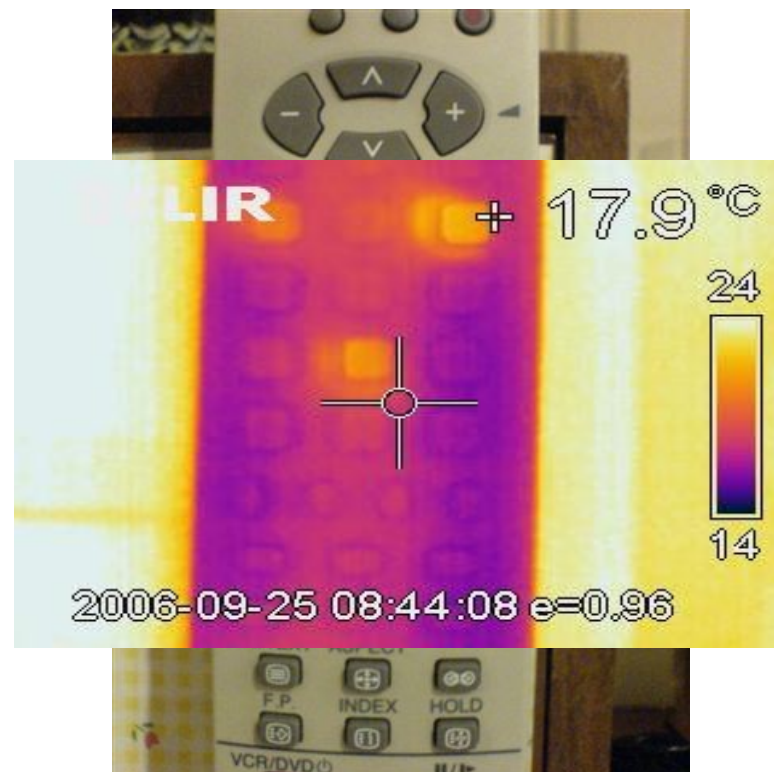

Includes keypad, locking mechanism, battery holder, 9 V battery and hardware, as well as 2 conversion screws for upgrading from spindial lock.

Your Price

\$145.00

Qty

Keypads and PINs

1

2

3