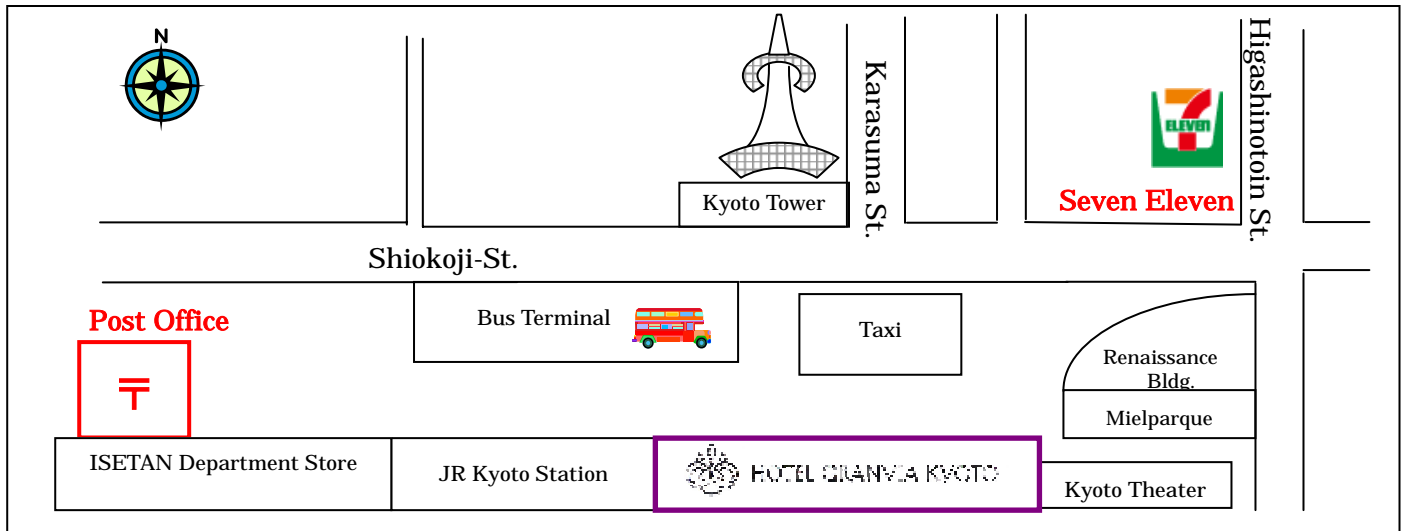

Cash Dispensing Services (ATM Machines) for Credit Cards Issued outside of Japan

Kyoto Central Post Office (in front of ISETAN department store) accepts:

VISA, VISA Electron, Plus, Master, Maestro, Cirrus, American Express, Diners and JCB.